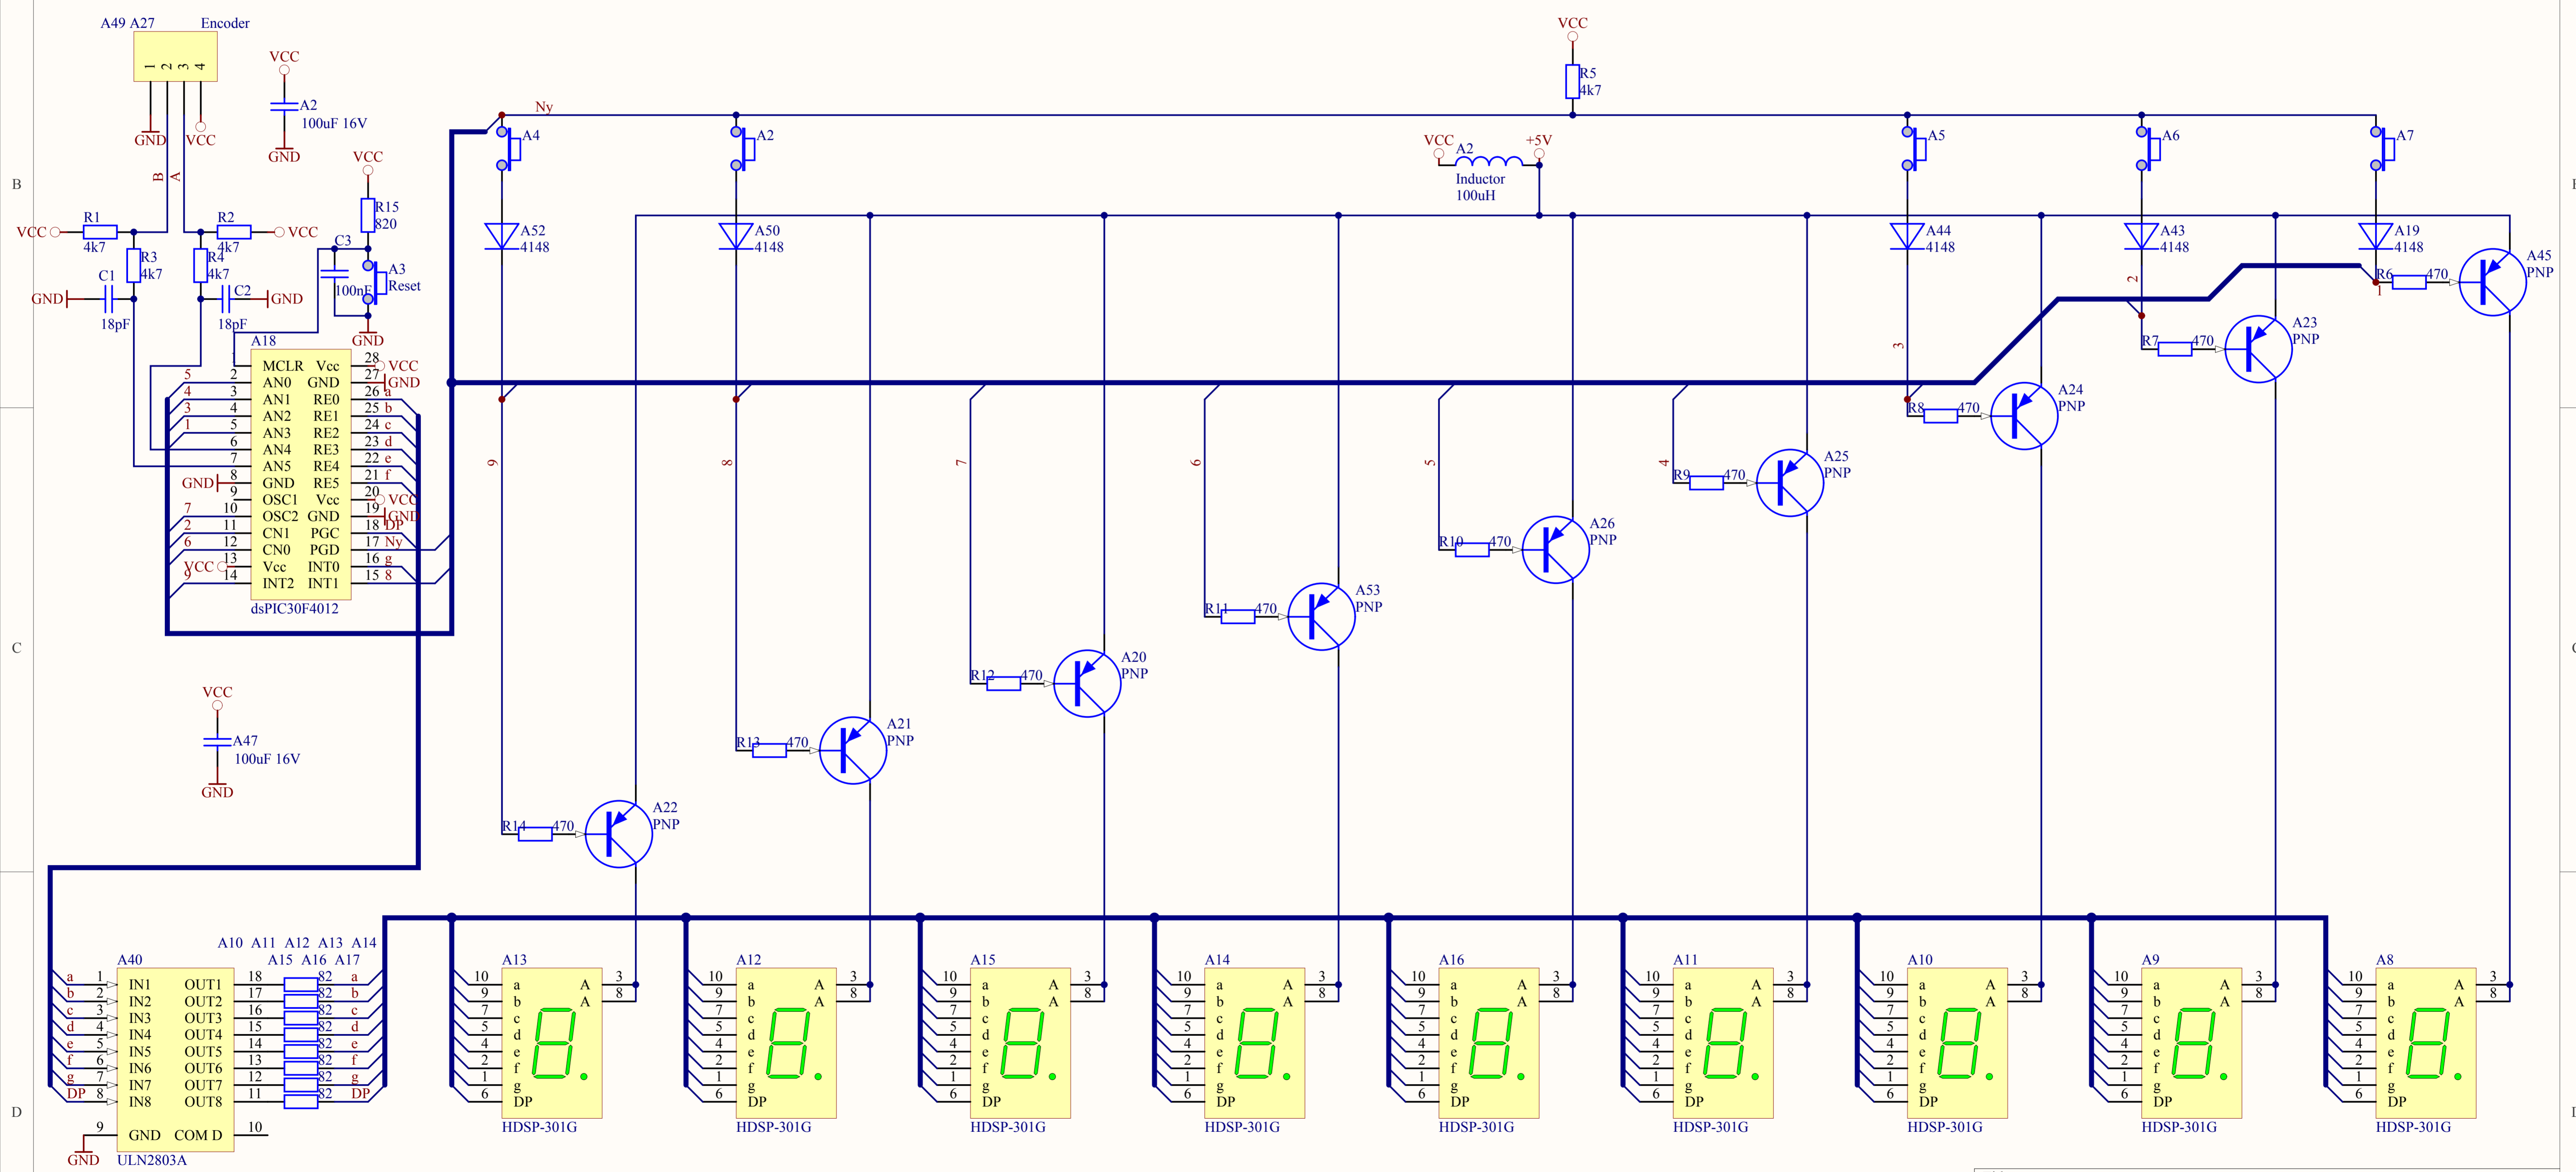

Reset=A3
 Abs./Rel.=A4
 Zero=A2

Setup/Store=A5
 Feed/up=A6
 Accel./Ent.=A7

Title			DRO Axis Computer		
Size	Number	Revision			
A3	1	0			
Date:	2008.11.23.	Sheet of	Németh István		
File:	C:\Documents and Settings\...DRO.SchDoc	Drawn By:	Magi István		